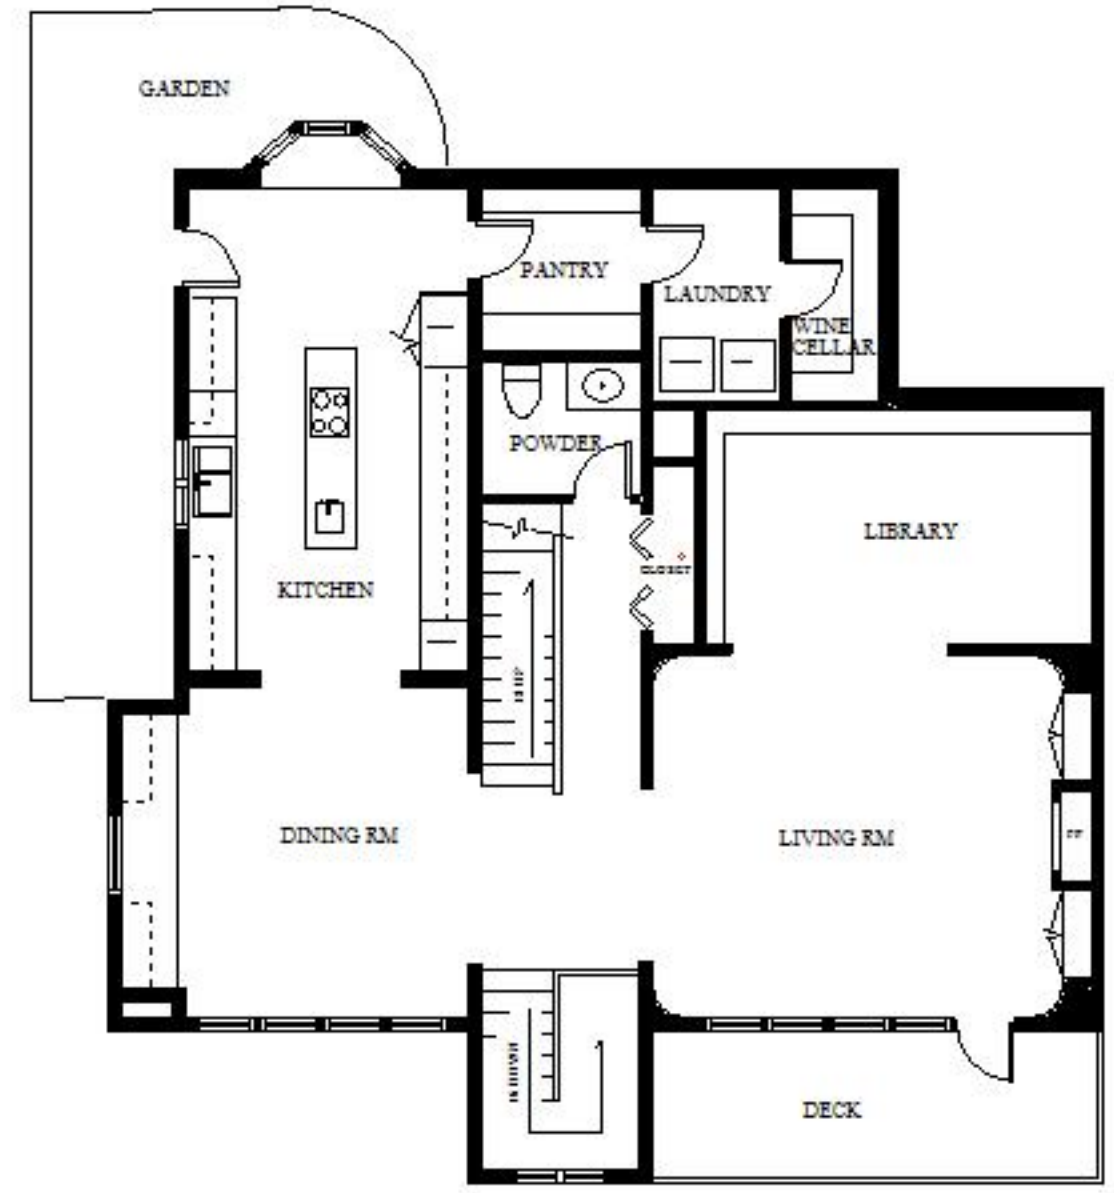

115 Crown Terrace, San Francisco, CA 94114

ENTRY/MASTER SUITE LEVEL

MAIN LEVEL

LOWER LEVEL