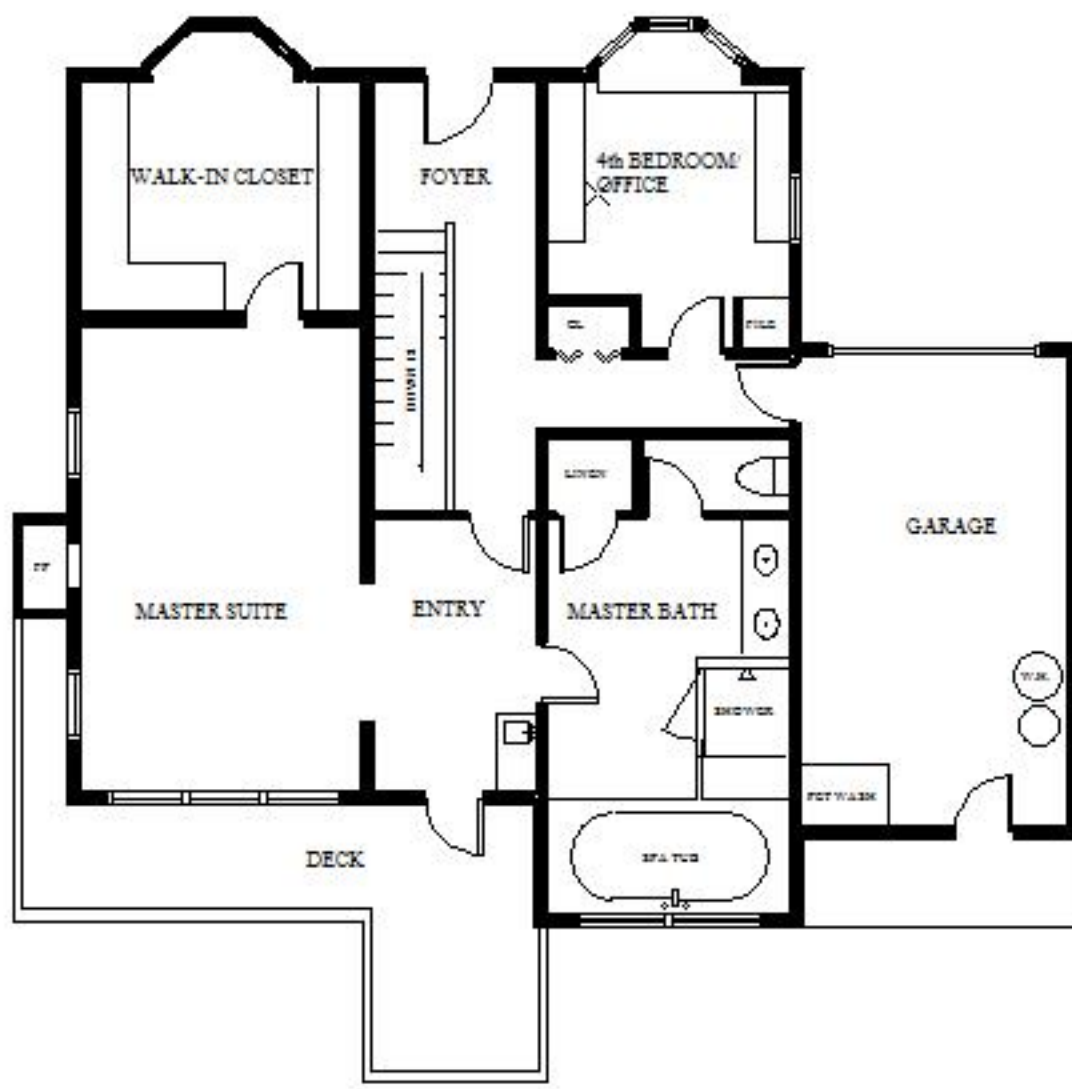

115 Crown Terrace, San Francisco, CA 94114

ENTRY/MASTER SUITE LEVEL

MAIN LEVEL

LOWER LEVEL